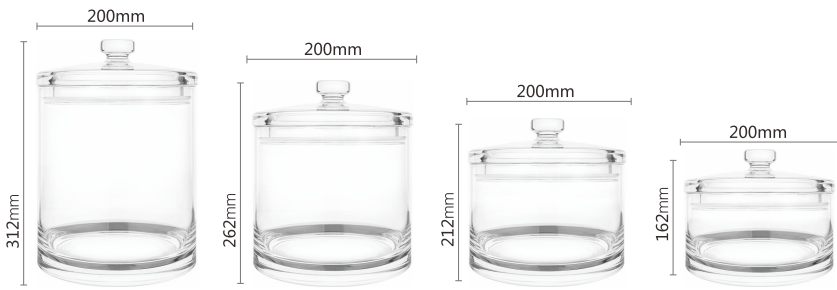

## VR150口径系列 不含瓶盖

PC材质，防爆防摔

产品型号/尺寸不含瓶盖

产品型号	VR150-800	VR150-600	VR150-500	VR150-400	VR150-350	VR150-300	VR150-250	VR150-200	VR150-150	VR150-100
产品尺寸	H800xT150x B147xD150mm	H600xT150x B148xD150mm	H500xT150x B145xD150mm	H400xT150x B147xD150mm	H350xT150x B146xD150mm	H300xT150x B148xD150mm	H250xT150x B148xD150mm	H200xT150x B149xD150mm	H150xT150x B149xD150mm	H100xT150x B149xD150mm
装箱数量	1pcs	6pcs	6pcs	9pcs	9pcs	9pcs	12pcs	18pcs	18pcs	24pcs
外箱尺寸	16.5x16.5x81.5cm	48x32.5x62.5cm	48x32.5x54cm	47.5x47.5x42cm	47.5x47.5x37cm	47.5x47.5x32cm	47.5x32x53cm	47.5x47.5x43cm	47.5x47.5x33cm	47.5x32x45.5cm
产品容量	10.7L	8.2L	6.9L	5.4L	4.7L	4.0L	3.25L	2.54L	1.8L	1.05L

## VR175口径系列 不含瓶盖

可配套盖子

产品型号/尺寸不含瓶盖

产品型号	VR175-800	VR175-600	VR175-400	VR175-300	VR175-200	VR175-150	VR175-100
产品尺寸	H800xT175xB172xD175mm	H600xT175xB170xD175mm	H400xT175xB174xD175mm	H300xT175xB173xD175mm	H200xT175xB174xD175mm	H150xT175xB174xD175mm	H100xT175xB174xD175mm
装箱数量	1pcs	1pcs	16pcs	6pcs	12pcs	12pcs	18pcs
外箱尺寸	19x19x81.5cm	18.5x18.5x61.5cm	55x37x42cm	55x37x32cm	55x37x43cm	55x37x33cm	55x37x34cm
产品容量	15.2L	11.5L	7.6L	5.6L	3.55L	2.5L	1.45L

VR200口径系列 不含瓶盖

产品型号/尺寸不含瓶盖

产品型号	VR200-250	VR200-200	VR200-150	VR200-100
产品尺寸	H250xT200xB195xD200mm	H200xT200xB199xD200mm	H150xT200xB199xD200mm	H100xT200xB199xD200mm
装箱数量	12pcs	12pcs	12pcs	12pcs
外箱尺寸	62.5x42x53cm	62.5x42x43cm	62.5x42x33cm	42x42x33.5cm
产品容量	6L	4.7L	3.3L	1.9L