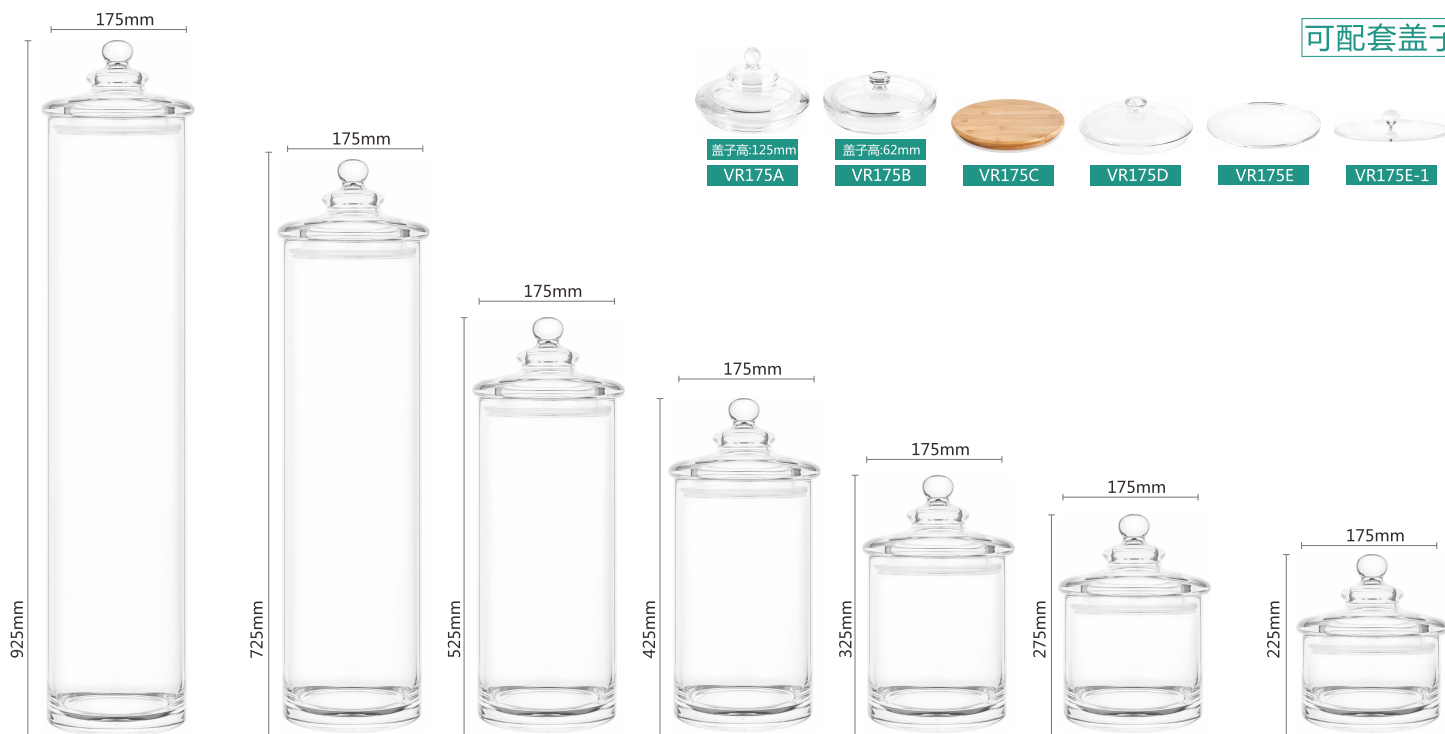

## VR150口径系列 不含瓶盖

PC材质，防爆防摔

产品型号/尺寸不含瓶盖

产品型号	VR150-800	VR150-600	VR150-500	VR150-400	VR150-350	VR150-300	VR150-250	VR150-200	VR150-150	VR150-100
产品尺寸	H800xT150x B147xD150mm	H600xT150x B148xD150mm	H500xT150x B145xD150mm	H400xT150x B147xD150mm	H350xT150x B146xD150mm	H300xT150x B148xD150mm	H250xT150x B148xD150mm	H200xT150x B149xD150mm	H150xT150x B149xD150mm	H100xT150x B149xD150mm
装箱数量	1pcs	6pcs	6pcs	9pcs	9pcs	9pcs	12pcs	18pcs	18pcs	24pcs
外箱尺寸	16.5x16.5x81.5cm	48x32.5x62.5cm	48x32.5x54cm	47.5x47.5x42cm	47.5x47.5x37cm	47.5x47.5x32cm	47.5x32x53cm	47.5x47.5x43cm	47.5x47.5x33cm	47.5x32x45.5cm
产品容量	10.7L	8.2L	6.9L	5.4L	4.7L	4.0L	3.25L	2.54L	1.8L	1.05L

## VR175口径系列 不含瓶盖

可配套盖子

产品型号/尺寸不含瓶盖

产品型号	VR175-800	VR175-600	VR175-400	VR175-300	VR175-200	VR175-150	VR175-100
产品尺寸	H800xT175xB172xD175mm	H600xT175xB170xD175mm	H400xT175xB174xD175mm	H300xT175xB173xD175mm	H200xT175xB174xD175mm	H150xT175xB174xD175mm	H100xT175xB174xD175mm
装箱数量	1pcs	1pcs	16pcs	6pcs	12pcs	12pcs	18pcs
外箱尺寸	19x19x81.5cm	18.5x18.5x61.5cm	55x37x42cm	55x37x32cm	55x37x43cm	55x37x33cm	55x37x34cm
产品容量	15.2L	11.5L	7.6L	5.6L	3.55L	2.5L	1.45L