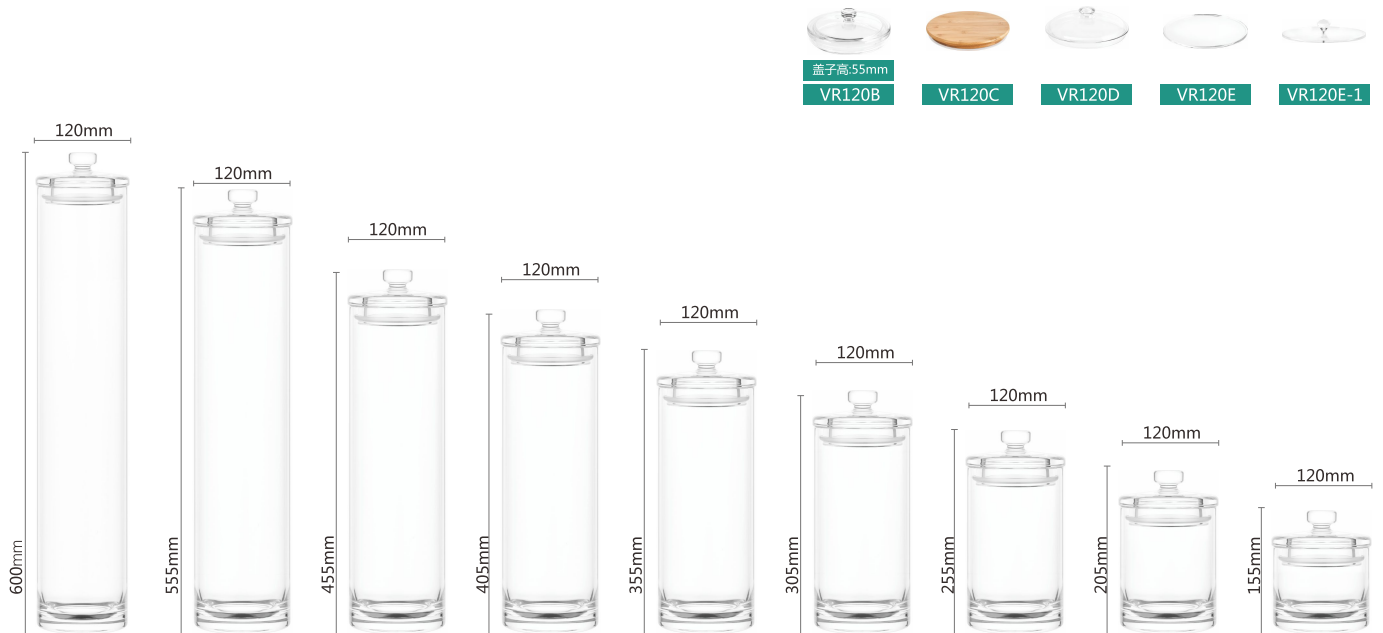

VR120口径系列 不含瓶盖

可配套盖子

产品型号/尺寸不含瓶盖

产品型号	VR120-600	VR120-500	VR120-400	VR120-350	VR120-300	VR120-250	VR120-200	VR120-150	VR120-100
产品尺寸	H600xD120mm	H500xT120x B117xD120mm	H400xT120x B116xD120mm	H350xT120x B116xD120mm	H300xT120x B116xD120mm	H250xT120x B117xD120mm	H200xT120x B118xD120mm	H150xT120x B118xD120mm	H100xT120x B118xD120mm
装箱数量	6pcs	9pcs	12pcs	12pcs	12pcs	18pcs	24pcs	24pcs	36pcs
外箱尺寸	39x26.5x63.5cm	39x39x52cm	52x39x42.5cm	51x38.5x37cm	51x38.5x32cm	38.5x38.5x53cm	51.5x38.5x43cm	51.5x38.5x33cm	51.5x38.5x34cm
产品容量	5.1L	4.15L	3.3L	2.9L	2.45L	2.0L	1.55L	1.1L	0.64L