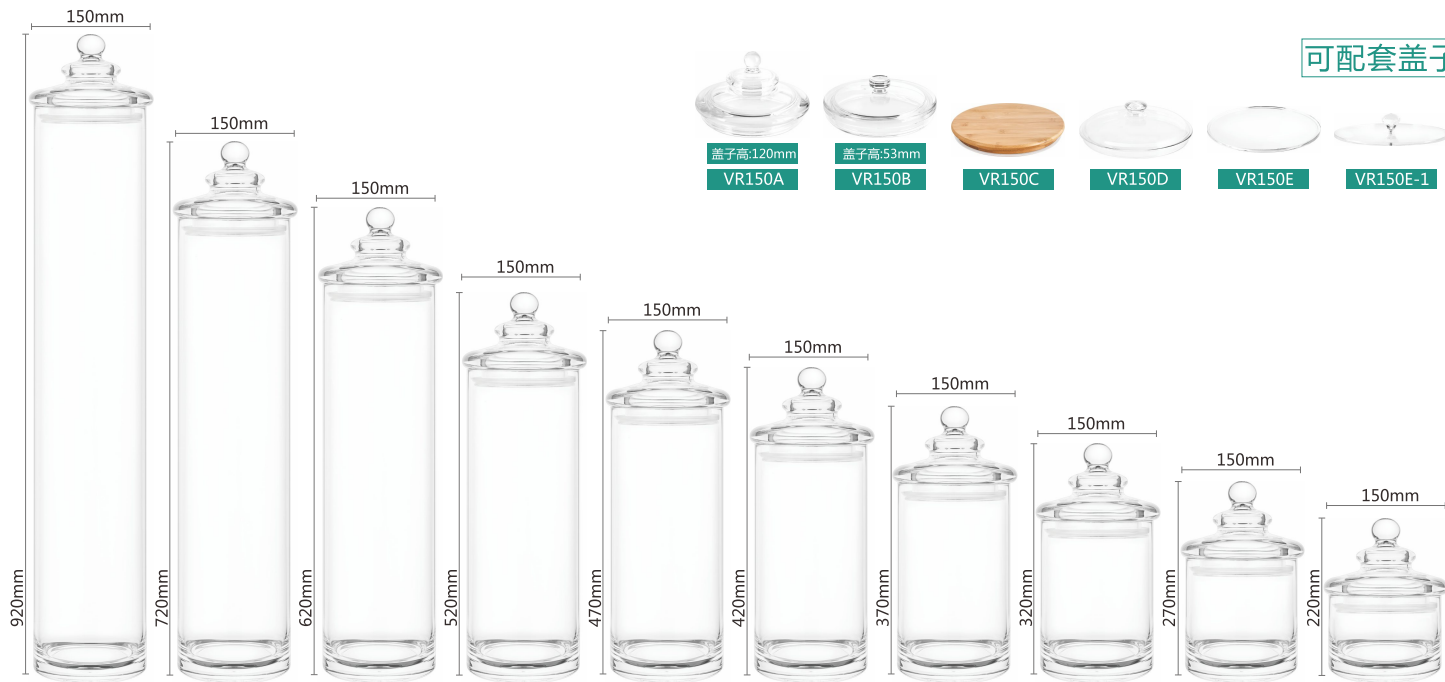

VR150口径系列 不含瓶盖

PC材质，防爆防摔

产品型号/尺寸不含瓶盖

产品型号	VR150-800	VR150-600	VR150-500	VR150-400	VR150-350	VR150-300	VR150-250	VR150-200	VR150-150	VR150-100
产品尺寸	H800xT150x B147xD150mm	H600xT150x B148xD150mm	H500xT150x B145xD150mm	H400xT150x B147xD150mm	H350xT150x B146xD150mm	H300xT150x B148xD150mm	H250xT150x B148xD150mm	H200xT150x B149xD150mm	H150xT150x B149xD150mm	H100xT150x B149xD150mm
装箱数量	1pcs	6pcs	6pcs	9pcs	9pcs	9pcs	12pcs	18pcs	18pcs	24pcs
外箱尺寸	16.5x16.5x81.5cm	48x32.5x62.5cm	48x32.5x54cm	47.5x47.5x42cm	47.5x47.5x37cm	47.5x47.5x32cm	47.5x32x53cm	47.5x47.5x43cm	47.5x47.5x33cm	47.5x32x45.5cm
产品容量	10.7L	8.2L	6.9L	5.4L	4.7L	4.0L	3.25L	2.54L	1.8L	1.05L