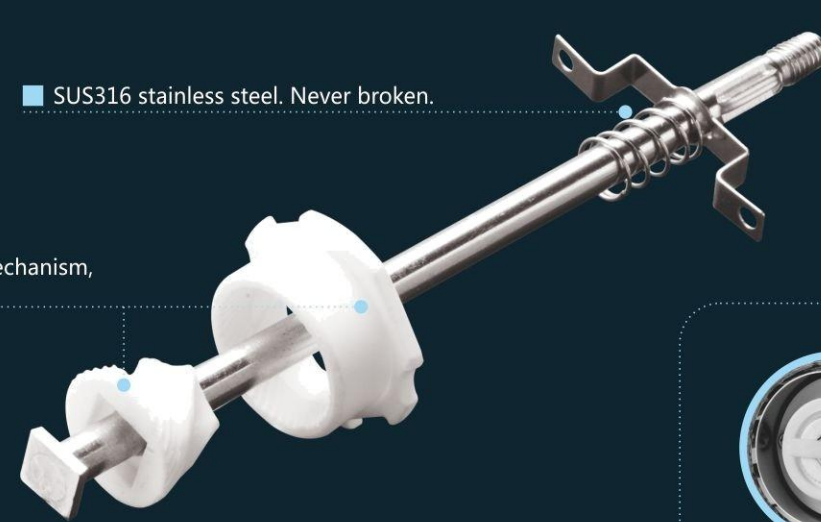

Metal Mill

The top nut is marked "P".

The grinding mechanism at the bottom is metal.

■ It is important, Used only in dry peppercorns, do not use in damp peppercorns or any other spices, such as salt.

Ceramic Mill